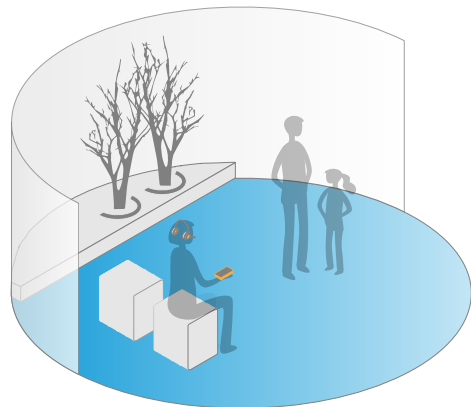

## AT THE OFFICE

At work, you can stay connected in several ways:

1. Headset connects with your desk phone via the headset base station.
2. Headset connects with your PC via the RTX USB dongle or via the headset base station.
3. Headset transfers calls seamlessly from the headset base station to the RTX DECT base stations.
4. Headset connects with your cell phone via Bluetooth®.

## ON THE GO

When you are on the move, you can stay connected in two ways:

1. Headset connects with your cell phone via Bluetooth®.
2. Headset connects with your PC via the RTX USB Dongle.