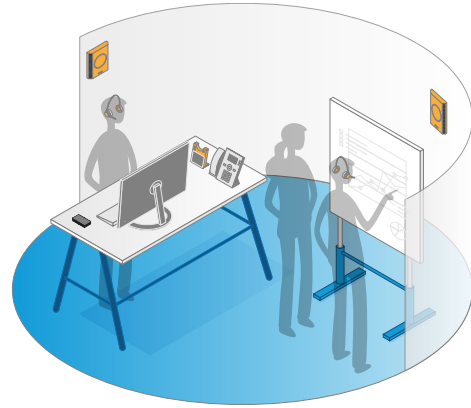

## AT THE OFFICE

At work, you can stay connected in several ways:

1. Headset connects with your desk phone via the headset base station.
2. Headset connects with your PC via the RTX USB dongle or via the headset base station.
3. Headset transfers calls seamlessly from the headset base station to the RTX DECT base stations.
4. Headset connects with your cell phone via Bluetooth®.