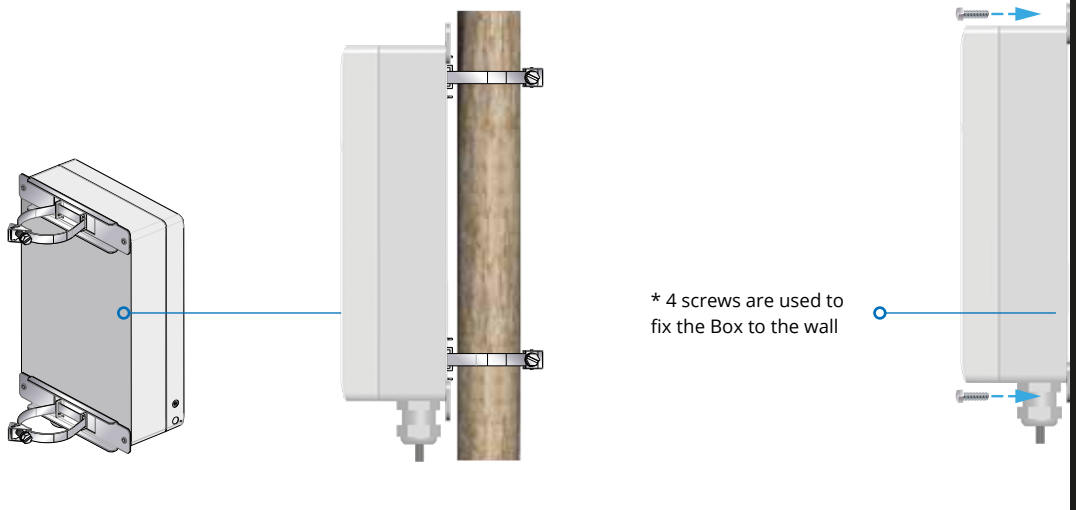

RTX8663
OUTDOOR BASE STATION

The RTX8663 is our DECT multi-cell base station specifically designed for outdoor use. It supports up to 4000 base stations and 16000 handsets. It is cost effective and scalable, especially because it works well with the indoor RTX8663 base station.

FEATURES

- IP55 rated protection
- Flammability Tested against UL746C 5V
- Suitable for outdoor or cold environments
- Impact strength IK 08
- Size is 175x250x75
- Temperature range: -20 to 60 deg Celcius
- Nano coated RTX8663 PCB
- Ultraviolet light exposure protected
- Water exposure in accordance with UL 746C

PACKAGE

- Enclosure 175x250x75mm with some pre-installed parts:
 - RJ45 cable gland + O-ring + Counter Nut x 1 set
 - Ventilation Device x 1
 - Wall mounting lugs x 4
- Metal bracket x 1
- Plastic plate x1

ACCESSORY

- Pole installation mounting kit: 40-140mm diameter